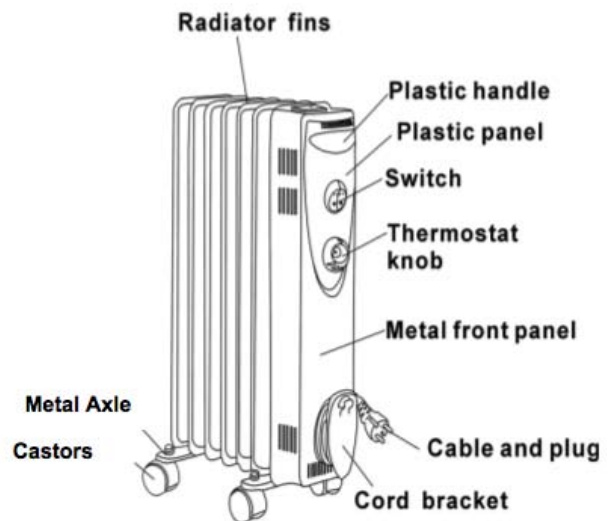

Call us free on 0800 840 4210 or visit our website www.coolenergy.co.uk

Equipment designed to ISO 9001 and all relevant directives. Product improvement is a continual process at Cool Energy and we reserve the right to change the design and specifications without notice or obligation. Availability is subject to change without notice. Contact your local Cool Energy depot for availability. © 2011 Cool Energy. All rights reserved.