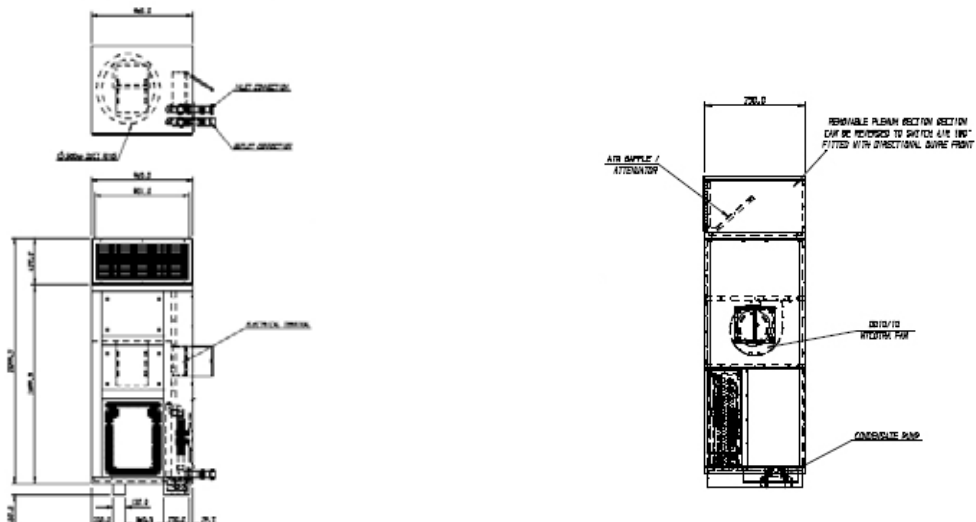

coolenergy

TEMPERATURE RENTAL

Air Handling Unit

25kW Rental AHU

ABOUT THE AIR HANDLER

Cool Energy's 25kW Air Handling Unit is a flexible single fan unit capable of offering 2,800m³/hr air flow. The unit requires a water source to the intergral coil and has quick release water connections, together with a 16amp single phase power connection.

The air handler is sited internally and has a removable air discharge plenum at the top. This can be removed to reveal a 500mm spigot to connect flexible ducting to provide air off the unit to specific and remote areas.

The unit is also supplied with a condensate pump and fan speed control to regulate the airflow.

GA DRAWING