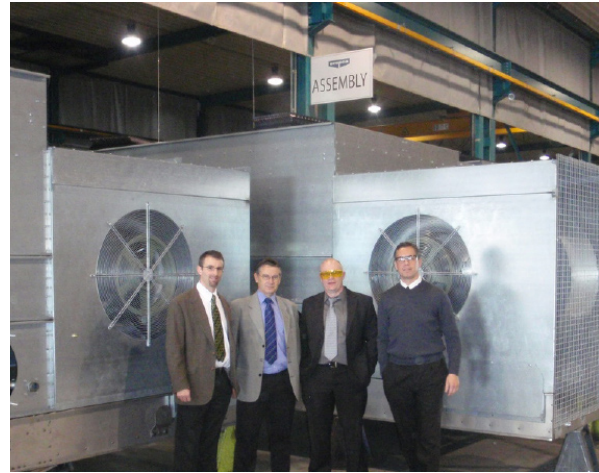

Brand New Cooling Tower Delivery

Cool Energy has accepted delivery for 3 off 2,000kW rental cooling towers for 2 planned UK projects.

The cooling towers, which are the latest addition to Cool Energy's fleet of cooling equipment, have been developed in conjunction with world-leader Evapco, who were instrumental in developing the towers to fully meet UK legislation.

Cooling tower, developed in conjunction with Evapco

Specialist Service

Russell Wilson, Cool Energy's Rental Director explained his company's latest investment, "We have several customers who operate large production processes and demand a wide range of products to help meet their sites energy-reduction, and expect us to provide these with our refrigeration plant.

Witness Test – Cool Energy's recent visit to Evapco's Production Facility

Wide Coverage and Product Range

Cool Energy, who operate throughout the UK, Ireland and Europe offer a wide range of cooling and heating rental plant, including chillers as small as 1kW all the way through to 1,250kW single units, air blast coolers, cooling towers, air handling units, fan coils, boilers, heaters and air conditioners on a same or next day basis.