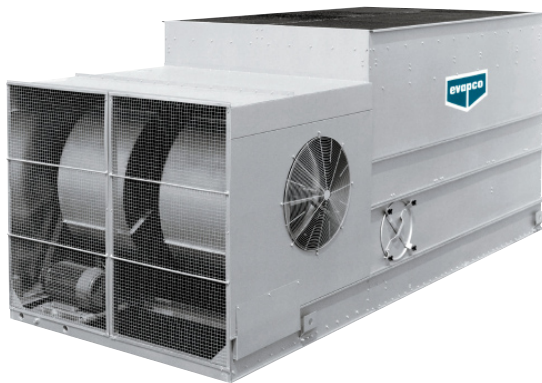

Brand New Cooling Tower Delivery

Cool Energy has accepted delivery for 3 off 2,000kW rental cooling towers for 2 planned UK projects.

The cooling towers, which are the latest addition to Cool Energy's fleet of cooling equipment, have been developed in conjunction with world-leader Evapco, who were instrumental in developing the towers to fully meet UK legislation.

Witness Test – Cool Energy's recent visit to Evapco's Production Facility

Wide Coverage and Product Range

Cool Energy, who operate throughout the UK, Ireland and Europe offer a wide range of cooling and heating rental plant, including chillers as small as 1kW all the way through to 1,250kW single units, air blast coolers, cooling towers, air handling units, fan coils, boilers, heaters and air conditioners on a same or next day basis.