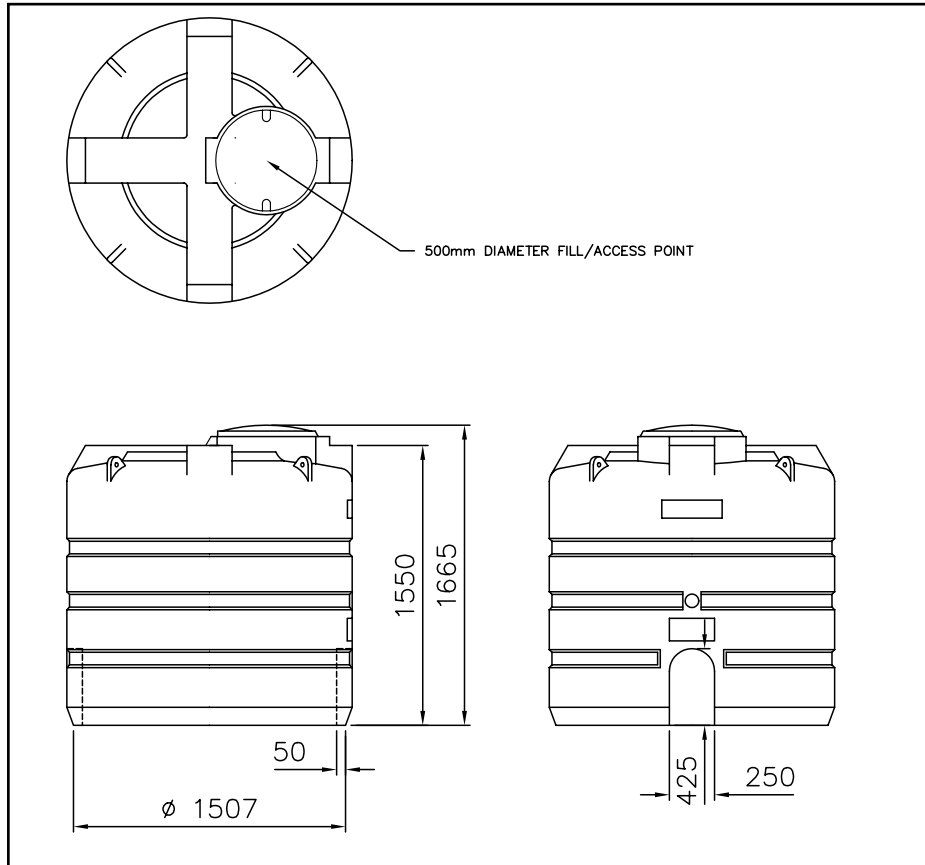

We also provide full installation, transportation, lifting and monitoring.

coolenergy

TEMPERATURE RENTAL

2,600 litre and 3,635 litre Buffer Tank Range

	2,600 litre Tank	3,635 litre Tank
Length (mm)	1,580	1,800
Width (mm)	2,580	1,800
Height (mm)	1,665	1,778
Weight (dry)	350 kgs	375 kgs
Weight (wet)	2,950 kgs	4,010 kgs
Connections (Bauer)	2 x 4 "	2 x 4 "

Options:		
Connections on top	✓	✓
Insulation	✓	✓
Water Valves	✓	✓
Lid Diameter	500 mm	500 mm

* Both tanks comply to WRAS Water Regulations Guide ISBN 0-9539708-0-9

GA DRAWING

Head Office South

ICS House, Stephenson Road, Calmore Industrial Estate, Totton, SO40 3RY
T (+44) 23 8052 7300 F (+44) 23 8042 8366