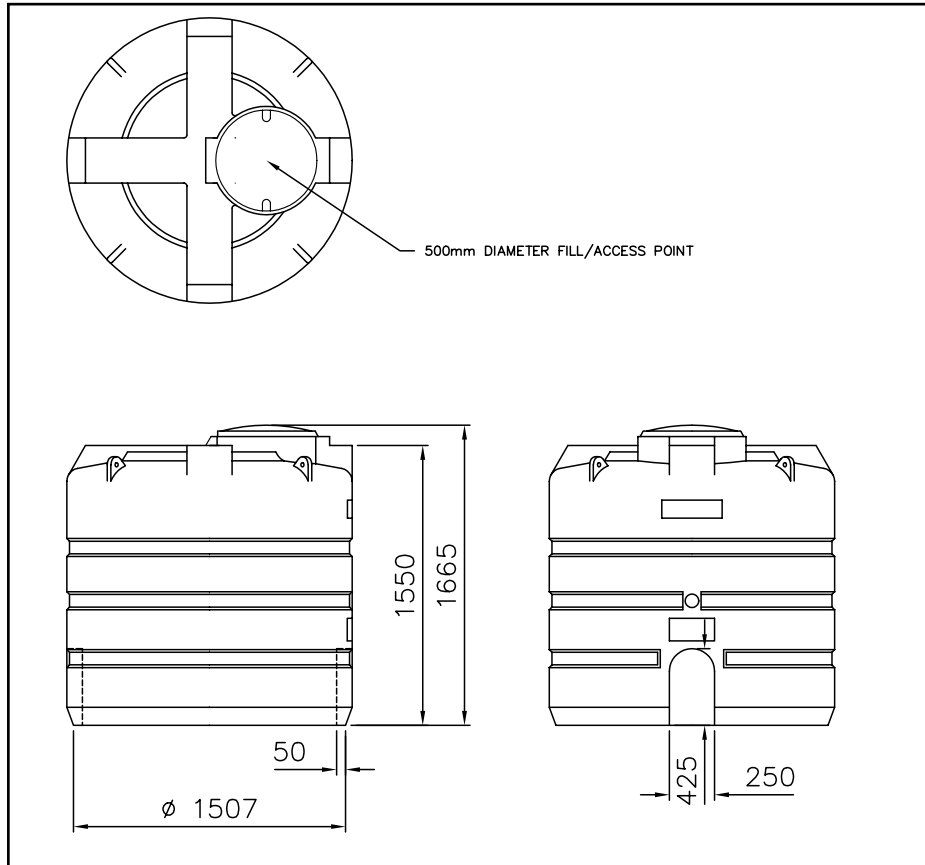

GA DRAWING

Head Office South

ICS House, Stephenson Road, Calmore Industrial Estate, Totton, SO40 3RY
T (+44) 23 8052 7300 F (+44) 23 8042 8366

Midlands

Birmingham Science Park Aston, Faraday Wharf, Holt Street, Birmingham B7 4BB
T (+44) 121 326 7771 F (+44) 121 327 4114

North

Floor 2, Caspian House, East Parade, Little Germany, Bradford BD1 5EP
T (+44) 1274 740 877 F (+44) 1274 391 708

Scotland

Unit 5, 53/58 South Avenue, Blantyre Industrial Estate, Blantyre, G72 0XB
T (+44) 1698 723308 F (+44) 1698 723309

Ireland

T (+353) 46 925 2934 F (+353) 46 925 2936

We also have four locations in Germany, Holland and Switzerland.
Further information on these locations can be found at www.coolenergy.eu

www.coolenergy.co.uk