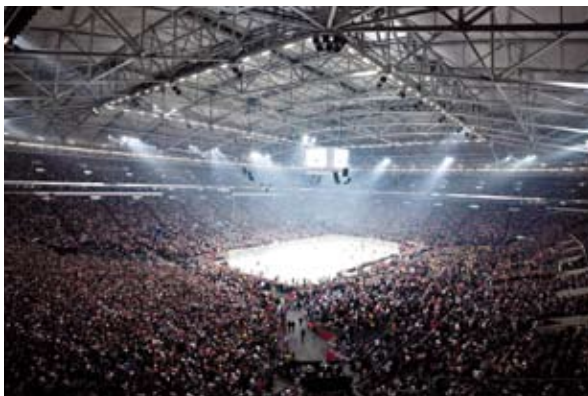

Ice Hockey Record for Cool Energy

Veltins Arena "Auf Schalke": Cooling power for the world's biggest ice hockey stadium.

On **7th May 2010**, the **Veltins Arena "Auf Schalke"** was turned into the largest ice hockey stadium in the world. It was the venue for the opening match of the **World Championship** between the host country **Germany** and the **USA**. A **new world record** for the number of visitors to an ice hockey match was set with a total of **77,803** spectators and secured the new entry in the **Guinness Book of Records** for the largest ice hockey stadium in the world.

A huge ice hockey rink was built in the football stadium of the Arena "Auf Schalke" for the opening match of the World Championship.

Footballs were replaced by pucks flying through the Veltins Arena. The Austrian company **AST** installed a completely mobile ice hockey rink in the arena for the opening match. The appropriate cooling power for the artificial ice surface measuring 60 metres long and 30 metres wide was made available by CoolEnergy. In order to achieve this, **eight air-cooled** refrigeration systems were installed, which provided a temperature of **-10 °C** at a pressure of three bar.

In total, the refrigeration and air-conditioning specialists laid **500 metres** of water pipes, the same quantity of high-performance cable, and installed eight cooling water pumps. The experts had five days to prepare the ice for the championship.